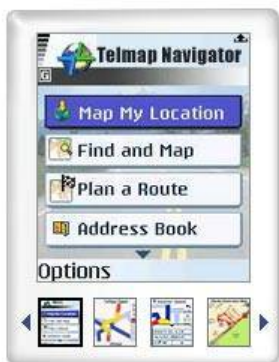

Satellite Navigation

Blackberry GPS is your complete navigation solution. Weather you are driving or walking it provides guidance with voice, graphics and text. You can select routes dependent on speed or distance when driving, or receive true pedestrian routes when walking.

Clear navigation screen – detailed maps with turn-by-turn voice text and graphics.

Advanced search – Search by address or postcode.

European Coverage – Excellent European map coverage.

Route planning – Search for fastest or shortest route.

Extensive information – Traffic alerts in real-time and POI's (points of interest).

Packages	Term	Cost/Month
Subscription with kit bag	12 Months	£8.00
Subscription with kit bag	24 Months	£5.00

The Kit Bag Includes

- Bluetooth GPS receiver
- Suction mount for holding blackberry in the car
- In car charger
- Mains charger
- Manuals
- Software activation code